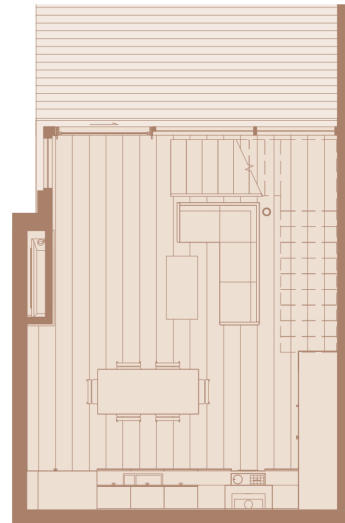

Unit 1.01

Level	Ground + Level 1
Bedrooms	1
Bathrooms	1
Interior	41 sqm (Ground Level)
	34 sqm (Level 1)
Courtyard	20 sqm
Total Area	95 sqm

GROUND FLOOR

LEVEL 1