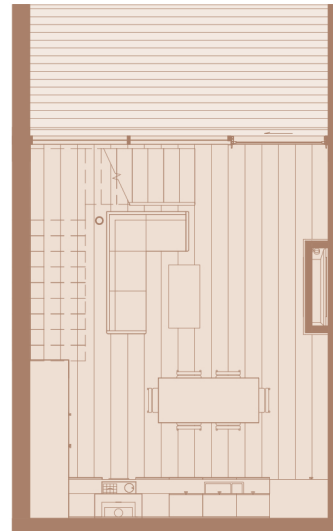

Unit 1.03

Level	Ground + Level 1
Bedrooms	1
Bathrooms	1
Interior	40 sqm (Ground Level) 25 sqm (Level 1)
Courtyard	20 sqm
Total Area	85 sqm

GROUND FLOOR

LEVEL 1